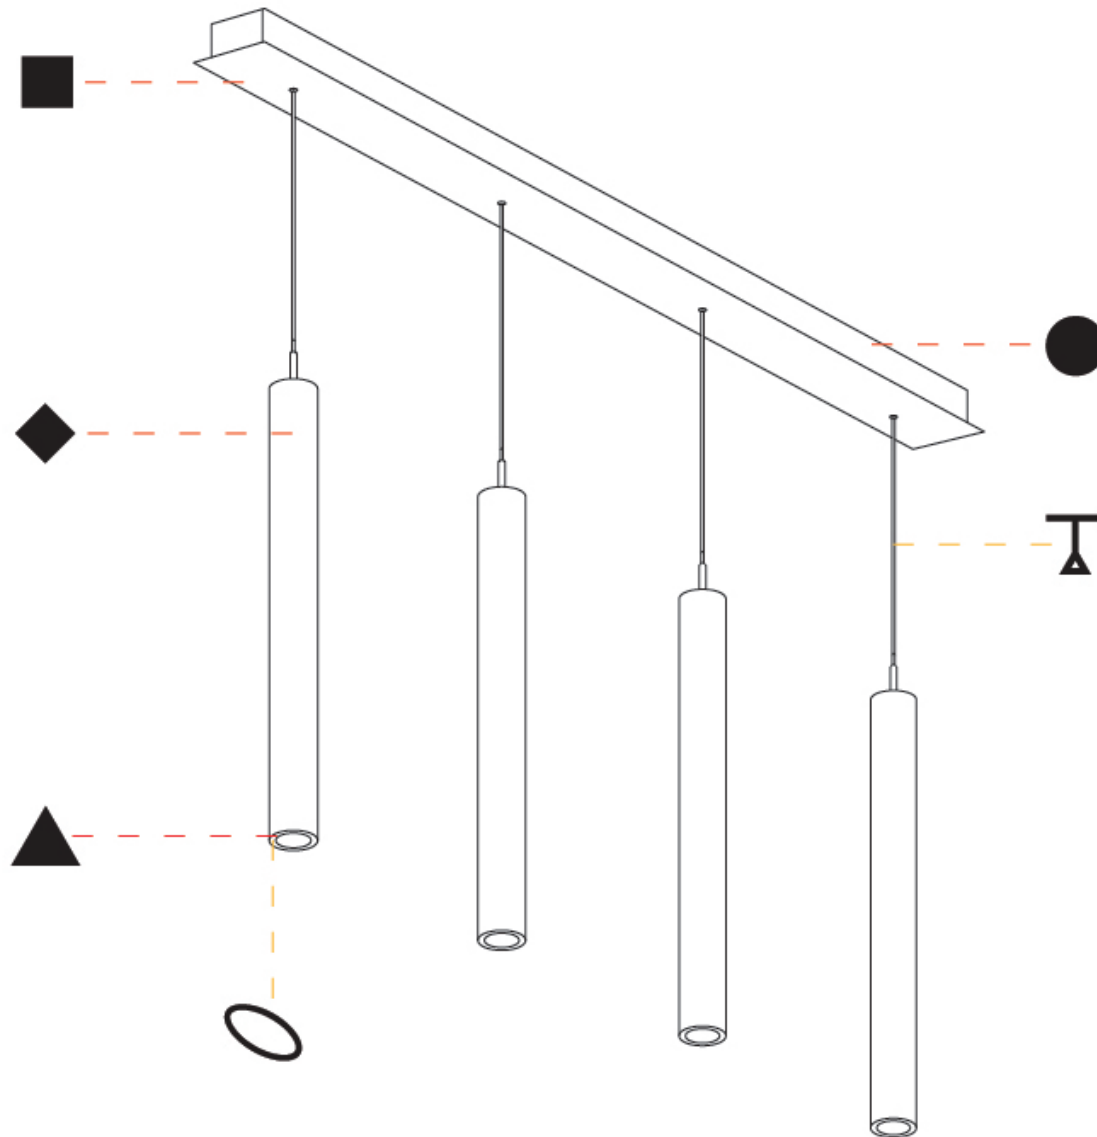

G-MINI CHANNEL HANGOVER SUSPENSION

A300623-

PROJECT	_____
TYPE	_____
SPECIFIER	_____
QUANTITY	_____
DATE	_____

A