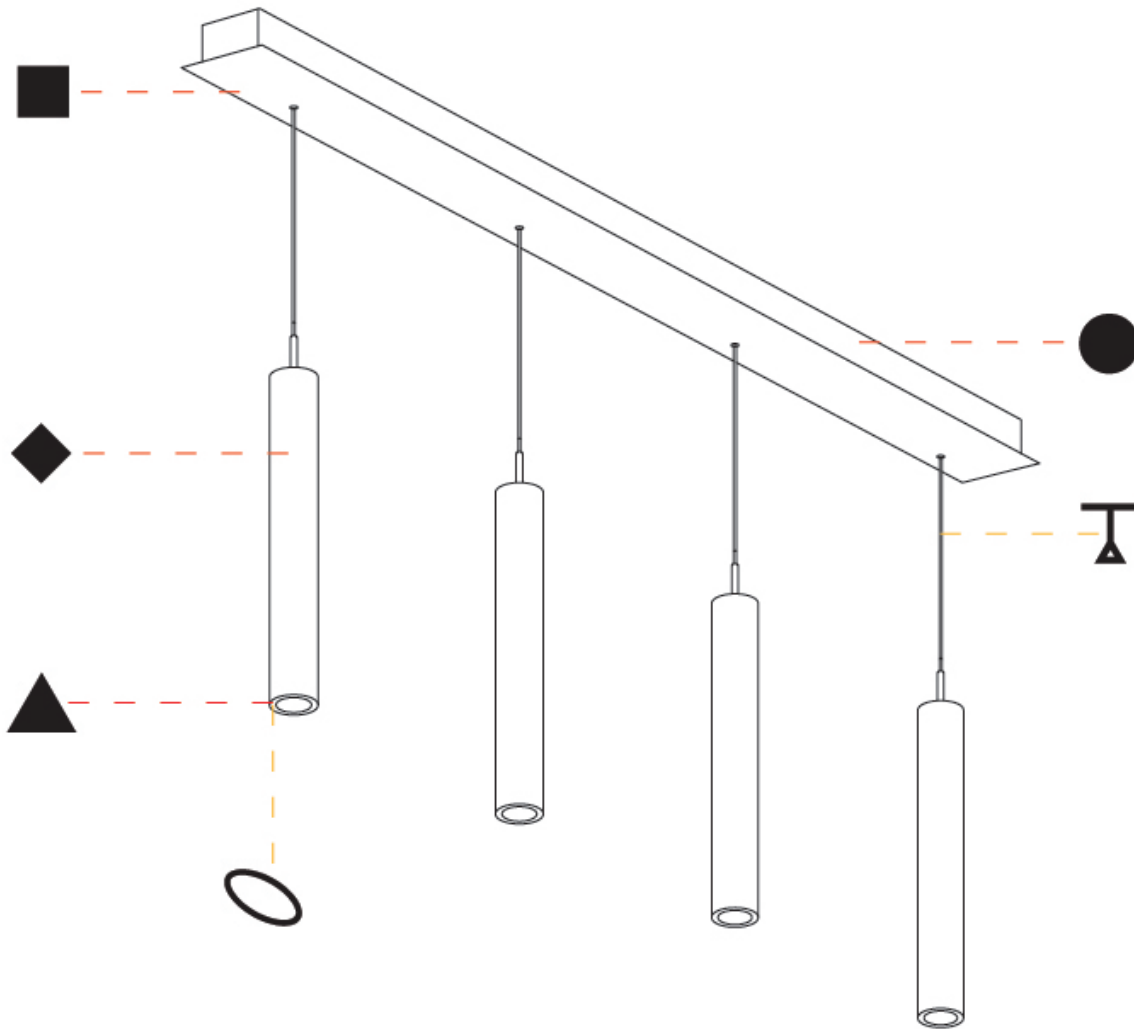

A

G-MINI CHANNEL HANGOVER SUSPENSION

A300623-

base number LED Dimming Finishes (Diamond) Finishes (Triangle) Finishes (Circle) Finish Options Shine Ring Beam Angle Options Cable Options

- To build a product code in our configurator select the specify button on the base model # product page
- To build a manual product code on this datasheet choose from the options listed below in blue font and add the suffix to the base model #

GENERAL

Series: G-Mini Channel
 Subseries: G-Mini Channel Hangover
 Brand: Prolicht
 Division: Architectural
 Mounting Type: Suspension
 Mounting Location: Ceiling
 Subcategory: Spots

PHYSICAL

Shape: Cylinder
 Diameter (mm): 440
 Diameter (in): 1 9/16
 Length (mm): 1200
 Length (in): 47 1/4
 Height (mm): 450
 Height (in): 17 11/16
 Light Distribution: Direct
 Diffuser: Shine Ring - NOR / OPL / YEL / ORA / RED / BLU / GRN
 Fixture Finish: SSR / BKV / CWI / CRY / HAB / UFT / ITA / RUA / FTG / MYG / LOD / PUS / FRO / FUP / KIA / POP / BLS / SPG / MEY / GOH / GUM / CHC / COM / ABZ / JAG / OBR / MOS / ROR
 Accent Finish: NOF / COP / MIR / SSS
 Fixture Material: Extruded Aluminum / Steel
 Cable Details: 2,000mm/78 3/4" / 4,000mm/157 1/2" - Cable, Black, Green, Orange, Red, White