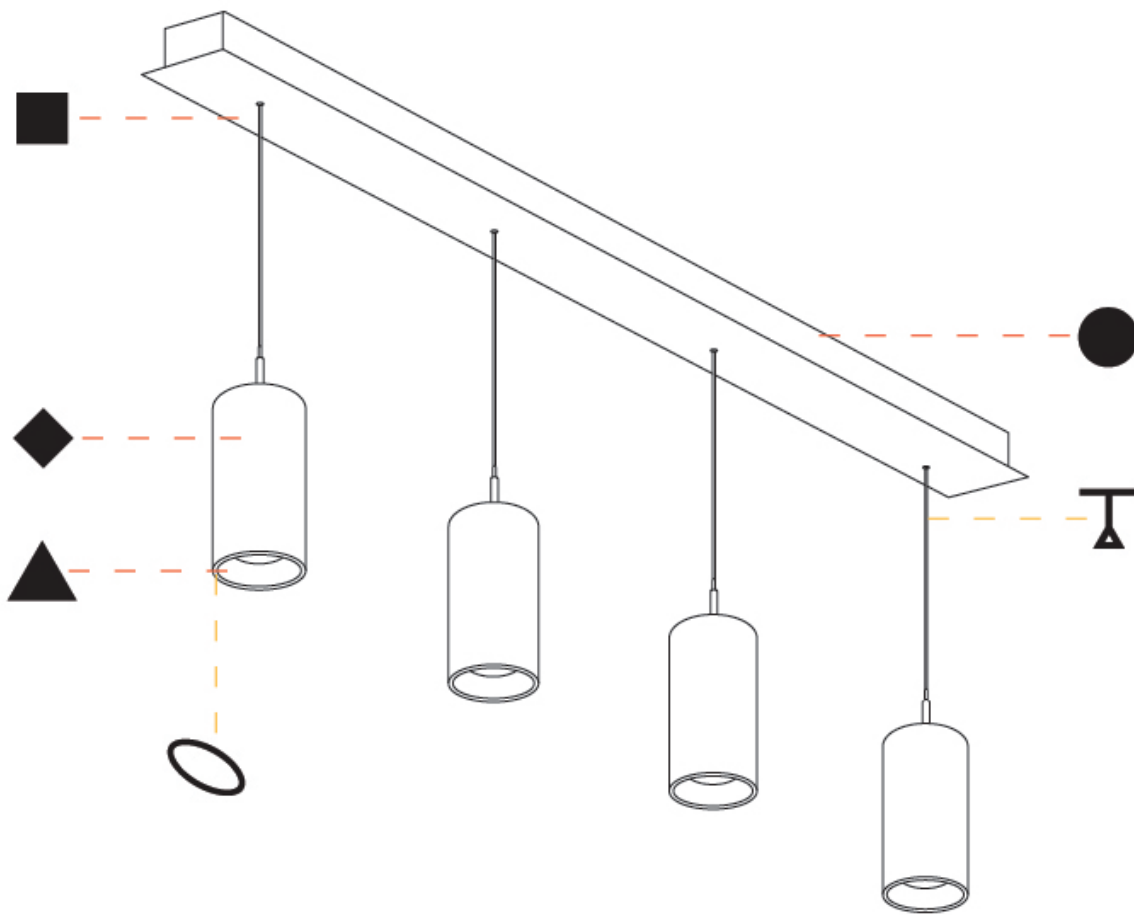

PROJECT	_____
TYPE	_____
SPECIFIER	_____
QUANTITY	_____
DATE	_____

G-MINI CHANNEL HANGOVER SUSPENSION

A300625-

A