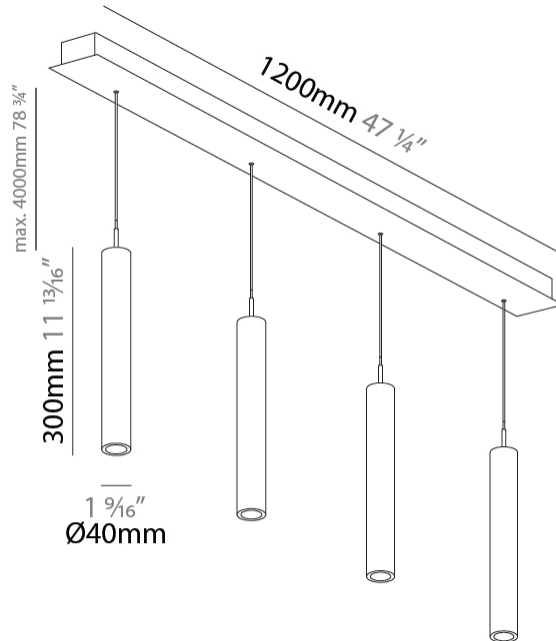

GENERAL

Series: G-Mini Channel
Subseries: G-Mini Channel Hangover
Brand: Prolight
Division: Architectural
Mounting Type: Suspension
Mounting Location: Ceiling
Subcategory: Spots

PHYSICAL

Shape: Cylinder
Diameter (mm): 40
Diameter (in): 1 9/16
Length (mm): 1200
Length (in): 47 1/4
Height (mm): 300
Height (in): 11 13/16
Light Distribution: Direct
Diffuser: Shine Ring - NOR / OPL / YEL / ORA / RED / BLU / GRN
Fixture Finish: SSR / BKV / CWI / CRY / HAB / UFT / ITA / RUA / FTG / MYG / LOD / PUS / FRO / FUP / KIA / POP / BLS / SPG / MEY / GOH / GUM / CHC / COM / ABZ / JAG / OBR / MOS / ROR
Accent Finish: NOF / COP / MIR / SSS
Fixture Material: Extruded Aluminum / Steel
Cable Details: 2,000mm/78 3/4" / 4,000mm/157 1/2" - Cable, Black, Green, Orange, Red, White

ELECTRICAL

Lamp Type: LED (Zhaga Standard)
Input Wattage (W): 39
Total Output Wattage (W): 35.4
Dimming: Non-Dimmable
Driver Included: Yes
Driver Location: Integrated
Driver Class: Class 2
Input Voltage (V): 120 - 277

LED

Color Temperature (°K): 2700 / 3000 / 3500 / 4000
Max. Delivered Lumen (lm): 2776 / 2904 / 3012 / 3080
Nominal Lumen (lm): 3878 / 4056 / 4206 / 4301
CRI: >90 CRI
Lamp Life (hrs): 50000

OPTICAL

Beam Angle: 40 / 52

RATINGS AND CERTIFICATIONS

Certified By: Certified for North American Standards
IP rating: IP20